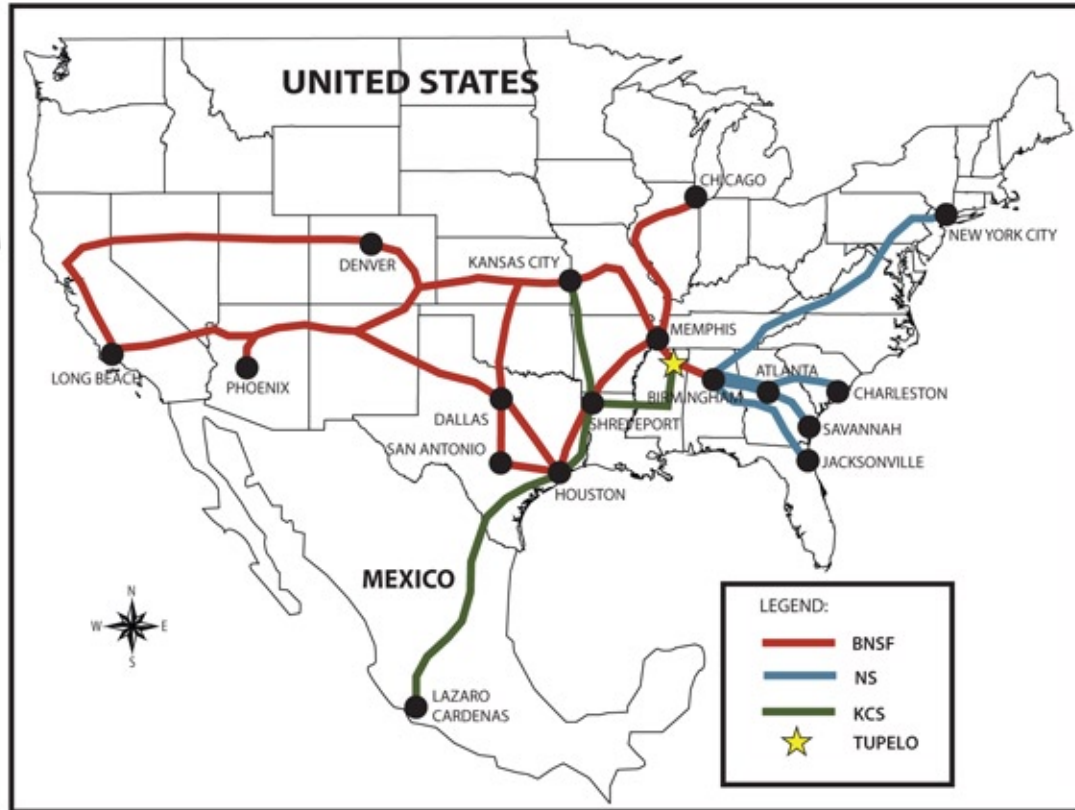

State and National Rail System Serving Tupelo/Lee County

| | |
|------------------------------|-----|
| Burlington Northern Railroad | BN |
| Illinois Central Railroad | IC |
| Kansas City Southern | KCS |
| Norfolk Southern Corporation | NSC |

| | |
|---------|--------|
| LEGEND: | |
| | BNSF |
| | NS |
| | KCS |
| | TUPELO |